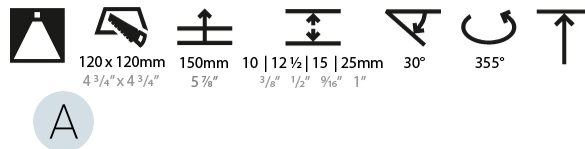

ELECTRICAL

Lamp Type: LED (Zhaga Standard)
Input Wattage (W): 16.5
Total Output Wattage (W): 14.7
Dimming: Dali Dimming
Driver Included: No
Driver Location: Recessed Housing
Driver Type: Constant Current - 120Vac
Driver Class: Class 2
Housing: See Components
Input Voltage (V): 120
Constant Current (MA): 350

LED

Number of LEDs: 1
Max. Delivered Lumen (lm): 770
Nominal Lumen (lm): 1140
CRI: >90 CRI
Lamp Life (hrs): 50000
Upon Request: RGB-W Tunable White Special Color Temperature Special LED

OPTICAL

Reflector°: 20 / 40 / 60
Adjustability: Rotational 355°; Tilt 30°
Upon Request: Special Beam Angles

RATINGS AND CERTIFICATIONS

Certified By: Certified for North American Standards
Zaneen Group Inc. © 2024, P-1806-588-3382, P-06-247-9319, www.zaneen.com

Patents: IP20
Add 'INT' to the end of the existing Model #. For assistance on 'custom' specifications, contact zteam@zaneen.com.
In a constant effort to supply the best product, we reserve the right to change specifications or materials without notice. The most recent specification sheets are found at zaneen.com