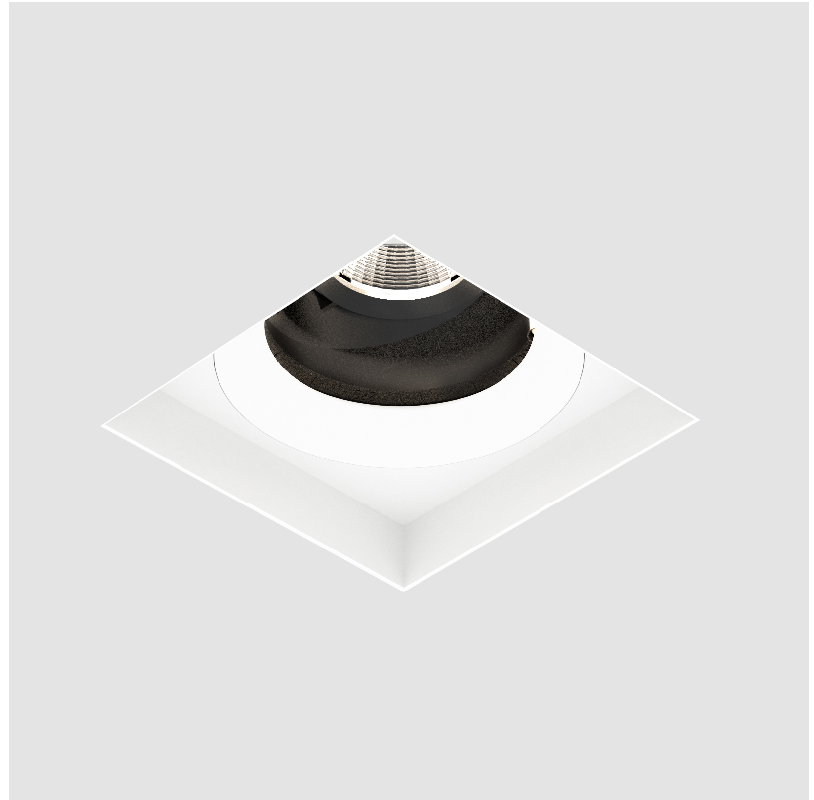

ELECTRICAL

Lamp Type: LED (Zhaga Standard)
Input Wattage (W): 16.5
Total Output Wattage (W): 14.7
Dimming: Dali Dimming
Driver Included: No
Driver Location: Recessed Housing
Driver Type: Constant Current - 120Vac
Driver Class: Class 2
Housing: See Components
Input Voltage (V): 120
Constant Current (MA): 350

LED

Number of LEDs: 1
Max. Delivered Lumen (lm): 770
Nominal Lumen (lm): 1140
CRI: >90 CRI
Lamp Life (hrs): 50000
Upon Request: RGB-W Tunable White Special Color Temperature Special LED

OPTICAL

Reflector°: 20 / 40 / 60
Adjustability: Rotational 355°; Tilt 30°
Upon Request: Special Beam Angles

RATINGS AND CERTIFICATIONS

Certified By: Certified for North American Standards
Zaneen Group Inc. © 2024, P-1806-588-3382, P-06-247-9319, www.zaneen.com

Patents: IP20
Add 'INT' to the end of the existing Model #. For assistance on 'custom' specifications, contact zteam@zaneen.com.
In a constant effort to supply the best product, we reserve the right to change specifications or materials without notice. The most recent specification sheets are found at zaneen.com